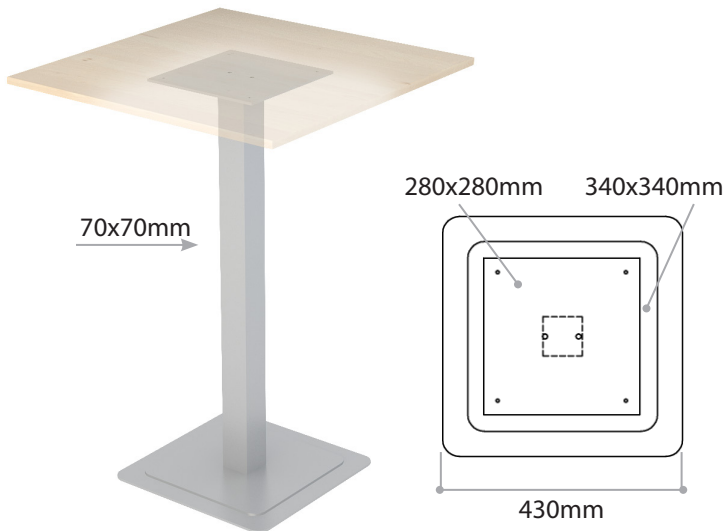

Height 550mm and 600mm

Star Foot Ø 60

Product Code	Height
.CKS60.8.0550	550mm
.CKS60.8.0600	600mm

Single 8mm Base ○

Star Foot Ø 76

Product Code	Height
.CKS76.8.0550	550mm
.CKS76.8.0600	600mm

Single 8mm Base ○

Product Code	Height
.CKK100.6.0725	725mm
.CKK100.6.0895	895mm

Double 2x6mm Base

Round SD Ø 76mm

Product Code	Height
.CKA76.E.0725	725mm
.CKA76.E.0895	895mm

Single 6mm Base

Height 1030mm

Round DD Ø 76mm

Product Code	Height
.CKA76.6.1030	1030mm

Double 2x6mm Base 

Round DD Ø114mm

Product Code	Height
.CKA114.6.1030	1030mm

Double 2x6mm Base 

Square DD 70x70mm

Product Code	Height
.CKK70.6.1030	1030mm

Double 2x6mm Base 

Square DD 100x100mm

Product Code	Height
.CKK100.6.1030	1030mm

Double 2x6mm Base 