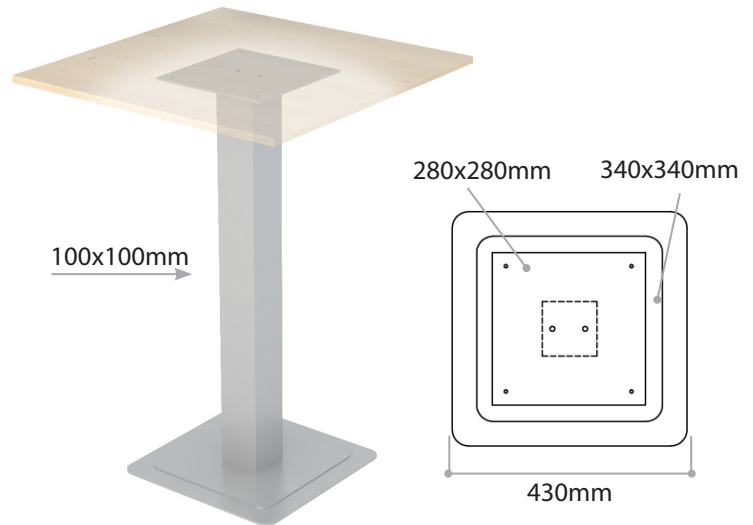

Height 550mm and 600mm

Star Foot Ø 60

Product Code	Height
.CKS60.8.0550	550mm
.CKS60.8.0600	600mm

Single 8mm Base ○

Star Foot Ø 76

Product Code	Height
.CKS76.8.0550	550mm
.CKS76.8.0600	600mm

Single 8mm Base ○

Square Foot 70x70mm

Product Code	Height
.CKK70.8.0550	550mm
.CKK70.8.0600	600mm

Single 8mm Base ○

Height 725mm and 895mm

Round DD Ø 76mm

Product Code	Height
.CKA76.6.0725	725mm
.CKA76.6.0895	895mm

Double 2x6mm Base

Double 2x6mm Base 

Round DD Ø114mm

Product Code	Height
.CKA114.6.1030	1030mm

Double 2x6mm Base 

Square DD 70x70mm

Product Code	Height
.CKK70.6.1030	1030mm

Double 2x6mm Base 

Square DD 100x100mm

Product Code	Height
.CKK100.6.1030	1030mm

Double 2x6mm Base 