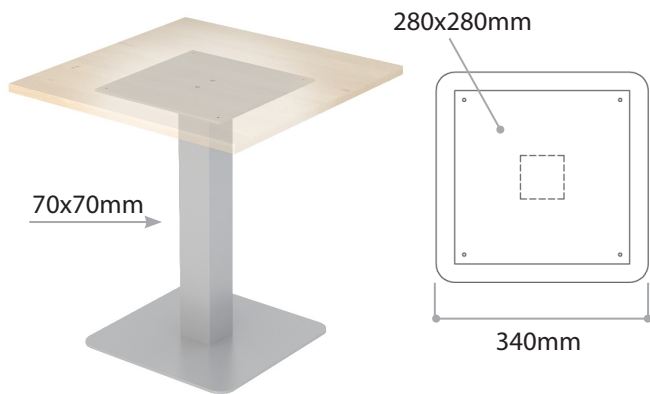

Height 550mm and 600mm

Star Foot Ø 60

Product Code	Height
.CKS60.8.0550	550mm
.CKS60.8.0600	600mm

Single 8mm Base ○

Star Foot Ø 76

Product Code	Height
.CKS76.8.0550	550mm
.CKS76.8.0600	600mm

Single 8mm Base ○

Square Foot 70x70mm

Product Code	Height
.CKK70.8.0550	550mm
.CKK70.8.0600	600mm

Single 8mm Base ○

Height 725mm and 895mm

Round DD Ø 76mm

Product Code	Height
.CKA76.6.0725	725mm
.CKA76.6.0895	895mm

Double 2x6mm Base

Round DD Ø114mm

Product Code	Height
.CKA114.6.0725	725mm
.CKA114.6.0895	895mm

Double 2x6mm Base

Square DD 70x70mm

Product Code	Height
.CKK70.6.0725	725mm
.CKK70.6.0895	895mm

Double 2x6mm Base

Square DD 100x100mm

Product Code	Height
.CKK100.6.0725	725mm
.CKK100.6.0895	895mm

Double 2x6mm Base

Round SD Ø 76mm

Product Code	Height
.CKA76.E.0725	725mm
.CKA76.E.0895	895mm

Single 6mm Base

Height 1030mm

Round DD Ø 76mm

Product Code	Height
.CKA76.6.1030	1030mm