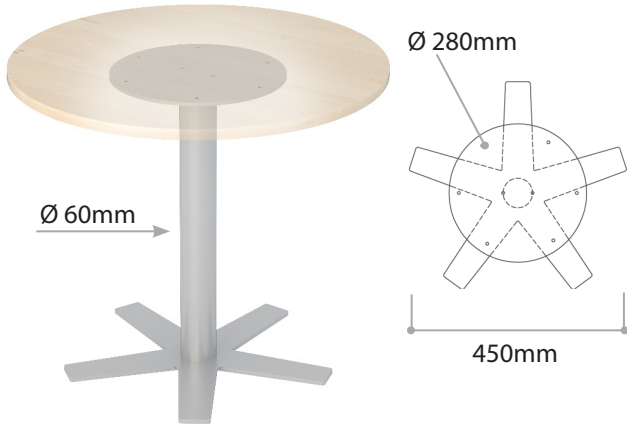

Height 550mm and 600mm

Star Foot Ø 60

Product Code	Height
.CKS60.8.0550	550mm
.CKS60.8.0600	600mm

Single 8mm Base ○

Star Foot Ø 76

Product Code	Height
.CKS76.8.0550	550mm
.CKS76.8.0600	600mm

Single 8mm Base ○

Square Foot 70x70mm

Product Code	Height
.CKK70.8.0550	550mm
.CKK70.8.0600	600mm

Single 8mm Base ○

Height 725mm and 895mm

Round DD Ø 76mm

Product Code	Height
.CKA76.6.0725	725mm
.CKA76.6.0895	895mm

Double 2x6mm Base

Round DD Ø114mm

Product Code	Height
.CKA114.6.0725	725mm
.CKA114.6.0895	895mm

Double 2x6mm Base

Square DD 70x70mm

Product Code	Height
.CKK70.6.0725	725mm
.CKK70.6.0895	895mm

Double 2x6mm Base

Square DD 100x100mm

Product Code	Height
.CKK100.6.0725	725mm
.CKK100.6.0895	895mm

Double 2x6mm Base

Round SD Ø 76mm

Product Code	Height
.CKA76.E.0725	725mm
.CKA76.E.0895	895mm

Single 6mm Base

Height 1030mm

Round DD Ø 76mm

Product Code	Height
.CKA76.6.1030	1030mm