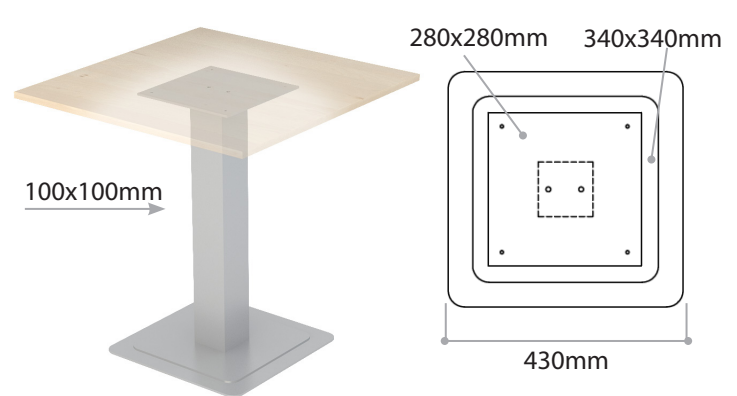

Height 550mm and 600mm

Star Foot Ø 60

Product Code	Height
.CKS60.8.0550	550mm
.CKS60.8.0600	600mm

Single 8mm Base ○

Star Foot Ø 76

Product Code	Height
.CKS76.8.0550	550mm
.CKS76.8.0600	600mm

Single 8mm Base ○

Square Foot 70x70mm

Product Code	Height
.CKK70.8.0550	550mm
.CKK70.8.0600	600mm

Single 8mm Base ○

Height 725mm and 895mm

Round DD Ø 76mm

Product Code	Height
.CKA76.6.0725	725mm
.CKA76.6.0895	895mm

Double 2x6mm Base

Round DD Ø114mm

Product Code	Height
.CKA114.6.0725	725mm
.CKA114.6.0895	895mm

Double 2x6mm Base

Square DD 70x70mm

Product Code	Height
.CKK70.6.0725	725mm
.CKK70.6.0895	895mm

Double 2x6mm Base

Square DD 100x100mm

Product Code	Height
.CKK100.6.0725	725mm
.CKK100.6.0895	895mm

Double 2x6mm Base

Round SD Ø 76mm

Product Code	Height
.CKA76.E.0725	725mm
.CKA76.E.0895	895mm

Single 6mm Base

Height 1030mm

Round DD Ø 76mm

Product Code	Height
.CKA76.6.1030	1030mm