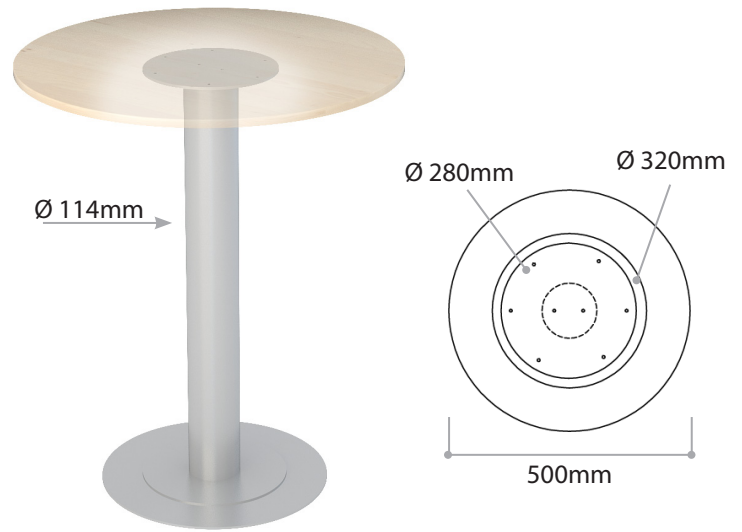

Height 550mm and 600mm

Star Foot Ø 60

Product Code	Height
.CKS60.8.0550	550mm
.CKS60.8.0600	600mm

Single 8mm Base ○

Star Foot Ø 76

Product Code	Height
.CKS76.8.0550	550mm
.CKS76.8.0600	600mm

Single 8mm Base ○

Product Code	Height
.CKK100.6.0725	725mm
.CKK100.6.0895	895mm

Double 2x6mm Base

Round SD Ø 76mm

Product Code	Height
.CKA76.E.0725	725mm
.CKA76.E.0895	895mm

Single 6mm Base

Height 1030mm

Round DD Ø 76mm

Product Code	Height
.CKA76.6.1030	1030mm

Double 2x6mm Base 

Round DD Ø114mm

Product Code	Height
.CKA114.6.1030	1030mm

Double 2x6mm Base 

Square DD 70x70mm

Product Code	Height
.CKK70.6.1030	1030mm

Double 2x6mm Base 

Square DD 100x100mm

Product Code	Height
.CKK100.6.1030	1030mm

Double 2x6mm Base 