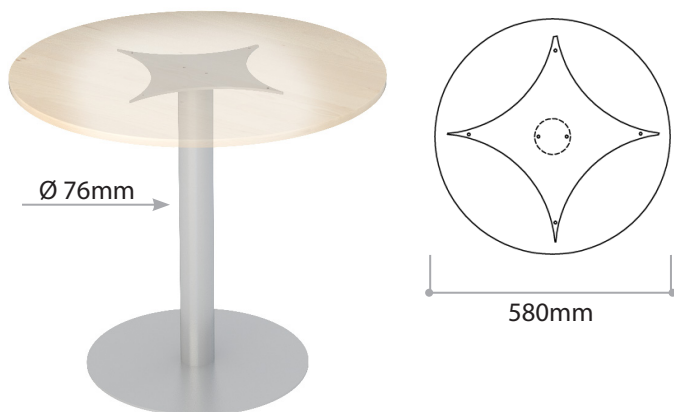

Height 550mm and 600mm

Star Foot Ø 60

Product Code	Height
.CKS60.8.0550	550mm
.CKS60.8.0600	600mm

Single 8mm Base ○

Star Foot Ø 76

Product Code	Height
.CKS76.8.0550	550mm
.CKS76.8.0600	600mm

Single 8mm Base ○

Square Foot 70x70mm

Product Code	Height
.CKK70.8.0550	550mm
.CKK70.8.0600	600mm

Single 8mm Base ○

Height 725mm and 895mm

Round DD Ø 76mm

Product Code	Height
.CKA76.6.0725	725mm
.CKA76.6.0895	895mm

Double 2x6mm Base

Round DD Ø114mm

Product Code	Height
.CKA114.6.0725	725mm
.CKA114.6.0895	895mm

Double 2x6mm Base

Square DD 70x70mm

Product Code	Height
.CKK70.6.0725	725mm
.CKK70.6.0895	895mm

Double 2x6mm Base

Square DD 100x100mm

Product Code	Height
.CKK100.6.0725	725mm
.CKK100.6.0895	895mm

Double 2x6mm Base

Round SD Ø 76mm

Product Code	Height
.CKA76.E.0725	725mm
.CKA76.E.0895	895mm

Single 6mm Base

Height 1030mm

Round DD Ø 76mm

Product Code	Height
.CKA76.6.1030	1030mm