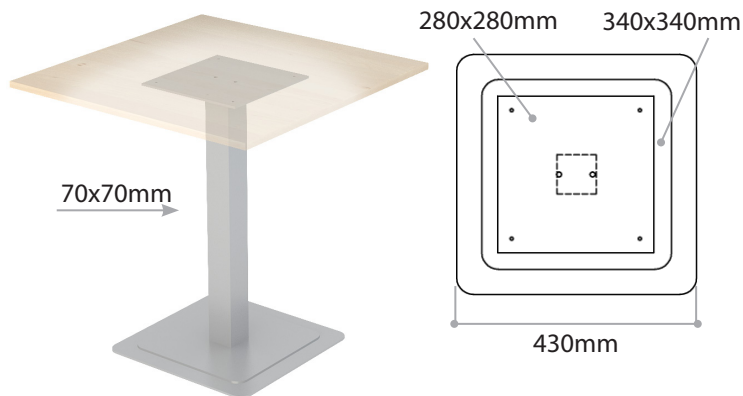

Height 550mm and 600mm

Star Foot Ø 60

Product Code	Height
.CKS60.8.0550	550mm
.CKS60.8.0600	600mm

Single 8mm Base ○

Star Foot Ø 76

Product Code	Height
.CKS76.8.0550	550mm
.CKS76.8.0600	600mm

Single 8mm Base ○

Square Foot 70x70mm

Product Code	Height
.CKK70.8.0550	550mm
.CKK70.8.0600	600mm

Single 8mm Base ○

Height 725mm and 895mm

Round DD Ø 76mm

Product Code	Height
.CKA76.6.0725	725mm
.CKA76.6.0895	895mm

Double 2x6mm Base

Round DD Ø114mm

Product Code	Height
.CKA114.6.0725	725mm
.CKA114.6.0895	895mm

Double 2x6mm Base

Square DD 70x70mm

Product Code	Height
.CKK70.6.0725	725mm
.CKK70.6.0895	895mm

Double 2x6mm Base

Square DD 100x100mm

Product Code	Height
.CKK100.6.0725	725mm
.CKK100.6.0895	895mm

Double 2x6mm Base

Round SD Ø 76mm

Product Code	Height
.CKA76.E.0725	725mm
.CKA76.E.0895	895mm

Single 6mm Base

Height 1030mm

Round DD Ø 76mm

Product Code	Height
.CKA76.6.1030	1030mm