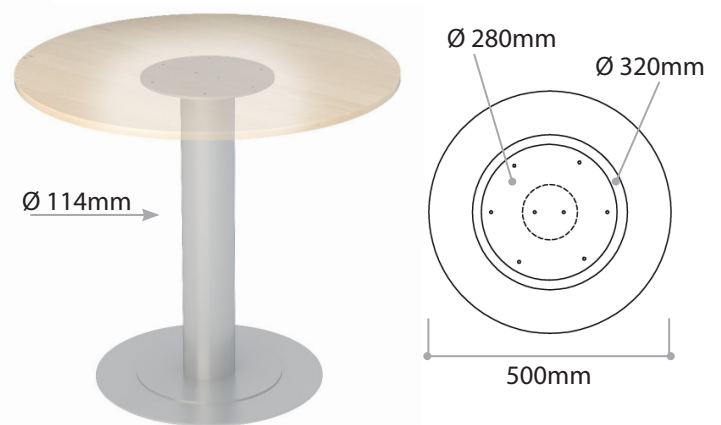

Height 550mm and 600mm

Star Foot Ø 60

Product Code	Height
.CKS60.8.0550	550mm
.CKS60.8.0600	600mm

Single 8mm Base ○

Star Foot Ø 76

Product Code	Height
.CKS76.8.0550	550mm
.CKS76.8.0600	600mm

Single 8mm Base ○

Square Foot 70x70mm

Product Code	Height
.CKK70.8.0550	550mm
.CKK70.8.0600	600mm

Single 8mm Base ○

Height 725mm and 895mm

Round DD Ø 76mm

Product Code	Height
.CKA76.6.0725	725mm
.CKA76.6.0895	895mm

Double 2x6mm Base

Round DD Ø114mm

Product Code	Height
.CKA114.6.0725	725mm
.CKA114.6.0895	895mm

Double 2x6mm Base

Square DD 70x70mm

Product Code	Height
.CKK70.6.0725	725mm
.CKK70.6.0895	895mm

Double 2x6mm Base

Square DD 100x100mm

Product Code	Height
.CKK100.6.0725	725mm
.CKK100.6.0895	895mm

Double 2x6mm Base

Round SD Ø 76mm

Product Code	Height
.CKA76.E.0725	725mm
.CKA76.E.0895	895mm

Single 6mm Base

Height 1030mm

Round DD Ø 76mm

Product Code	Height
.CKA76.6.1030	1030mm