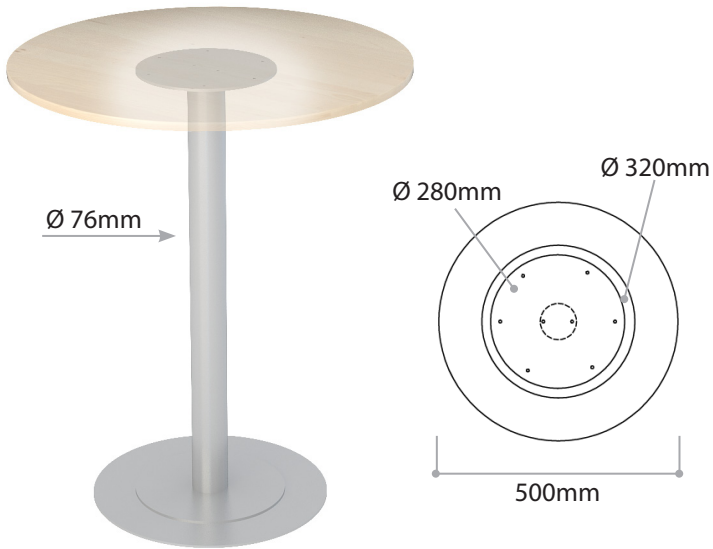

Height 550mm and 600mm

Star Foot Ø 60

Product Code	Height
.CKS60.8.0550	550mm
.CKS60.8.0600	600mm

Single 8mm Base ○

Star Foot Ø 76

Product Code	Height
.CKS76.8.0550	550mm
.CKS76.8.0600	600mm

Single 8mm Base ○

Product Code	Height
.CKK100.6.0725	725mm
.CKK100.6.0895	895mm

Double 2x6mm Base

Round SD Ø 76mm

Product Code	Height
.CKA76.E.0725	725mm
.CKA76.E.0895	895mm

Single 6mm Base

Height 1030mm

Round DD Ø 76mm

Product Code	Height
.CKA76.6.1030	1030mm

Double 2x6mm Base 

Round DD Ø114mm

Product Code	Height
.CKA114.6.1030	1030mm

Double 2x6mm Base 

Square DD 70x70mm

Product Code	Height
.CKK70.6.1030	1030mm

Double 2x6mm Base 

Square DD 100x100mm

Product Code	Height
.CKK100.6.1030	1030mm

Double 2x6mm Base 