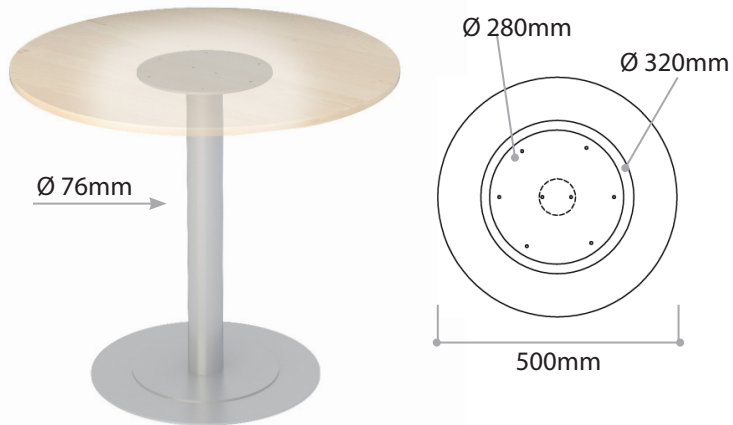

Height 550mm and 600mm

Star Foot Ø 60

Product Code	Height
.CKS60.8.0550	550mm
.CKS60.8.0600	600mm

Single 8mm Base ○

Star Foot Ø 76

Product Code	Height
.CKS76.8.0550	550mm
.CKS76.8.0600	600mm

Single 8mm Base ○

Square Foot 70x70mm

Product Code	Height
.CKK70.8.0550	550mm
.CKK70.8.0600	600mm

Single 8mm Base ○

Height 725mm and 895mm

Round DD Ø 76mm

Product Code	Height
.CKA76.6.0725	725mm
.CKA76.6.0895	895mm

Double 2x6mm Base

Round DD Ø114mm

Product Code	Height
.CKA114.6.0725	725mm
.CKA114.6.0895	895mm

Double 2x6mm Base

Square DD 70x70mm

Product Code	Height
.CKK70.6.0725	725mm
.CKK70.6.0895	895mm

Double 2x6mm Base

Square DD 100x100mm

Product Code	Height
.CKK100.6.0725	725mm
.CKK100.6.0895	895mm

Double 2x6mm Base

Round SD Ø 76mm

Product Code	Height
.CKA76.E.0725	725mm
.CKA76.E.0895	895mm

Single 6mm Base

Height 1030mm

Round DD Ø 76mm

Product Code	Height
.CKA76.6.1030	1030mm