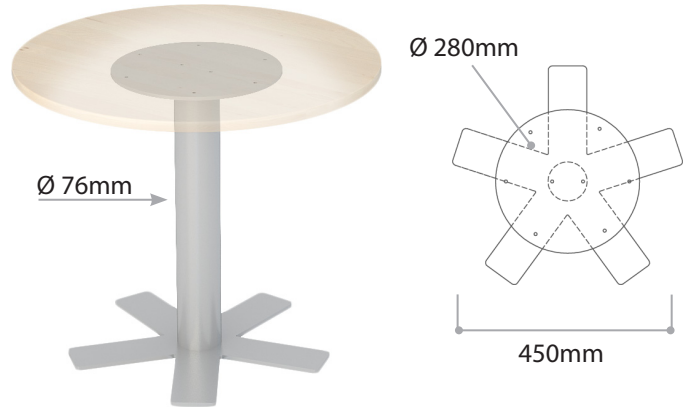

Height 550mm and 600mm

Star Foot Ø 60

Product Code	Height
.CKS60.8.0550	550mm
.CKS60.8.0600	600mm

Single 8mm Base ○

Star Foot Ø 76

Product Code	Height
.CKS76.8.0550	550mm
.CKS76.8.0600	600mm

Single 8mm Base ○

Square Foot 70x70mm

Product Code	Height
.CKK70.8.0550	550mm
.CKK70.8.0600	600mm

Single 8mm Base ○

Height 725mm and 895mm

Round DD Ø 76mm

Product Code	Height
.CKA76.6.0725	725mm
.CKA76.6.0895	895mm

Double 2x6mm Base

Round DD Ø114mm

Product Code	Height
.CKA114.6.0725	725mm
.CKA114.6.0895	895mm

Double 2x6mm Base

Square DD 70x70mm

Product Code	Height
.CKK70.6.0725	725mm
.CKK70.6.0895	895mm

Double 2x6mm Base

Square DD 100x100mm

Product Code	Height
.CKK100.6.0725	725mm
.CKK100.6.0895	895mm

Double 2x6mm Base

Round SD Ø 76mm

Product Code	Height
.CKA76.E.0725	725mm
.CKA76.E.0895	895mm

Single 6mm Base

Height 1030mm

Round DD Ø 76mm

Product Code	Height
.CKA76.6.1030	1030mm