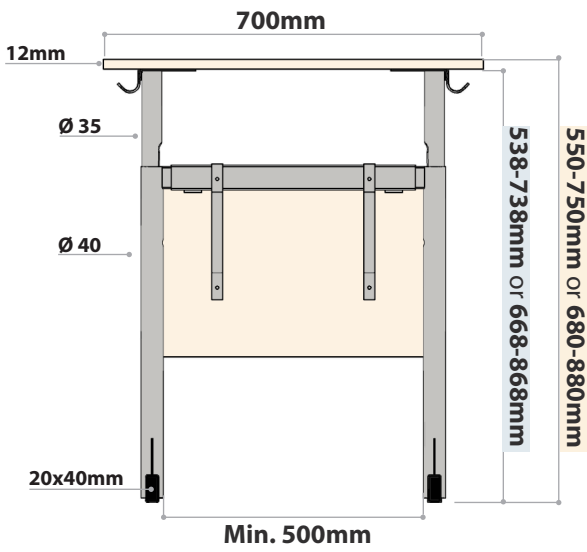

1-Seat Telescopic Desk Frame

EN-1729

.MD.EDU.01.538

Frame Height	538-738mm	
Desk Height	550-750mm	12mm Surface
Size Mark*	- 3, 4, 5	

.MD.EDU.01.668

Frame Height	668-868mm	
Desk Height	680-880mm	12mm Surface
Size Mark*	- 5, 6, 7	

Maximum Vertical Load 250 

* According to EN-1729 Standard

2-Seat Telescopic Desk Frame

EN-1729

.MD.EDU.02.538

Frame Height	538-738mm	
Desk Height	550-750mm	12mm Surface
Size Mark*	- 3, 4, 5	

.MD.EDU.02.668

Frame Height	668-868mm	
Desk Height	680-880mm	12mm Surface
Size Mark*	- 5, 6, 7	

Maximum Vertical Load 250 

* According to EN-1729 Standard

All Components

Examples

1-Seat Telescopic Desk Frame

2-Seat Telescopic Desk Frame