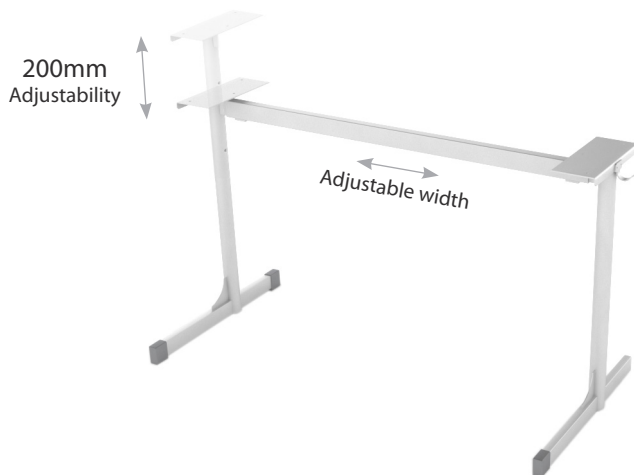

1-Seat Telescopic Desk Frame

EN-1729

.MD.EDU.01.538

Frame Height	538-738mm	
Desk Height	550-750mm	12mm Surface
Size Mark*	- 3, 4, 5	

.MD.EDU.01.668

Frame Height	668-868mm	
Desk Height	680-880mm	12mm Surface
Size Mark*	- 5, 6, 7	

Maximum Vertical Load 250 

* According to EN-1729 Standard

2-Seat Telescopic Desk Frame

EN-1729

.MD.EDU.02.538

Frame Height	538-738mm	
Desk Height	550-750mm	12mm Surface
Size Mark*	- 3, 4, 5	

.MD.EDU.02.668

Frame Height	668-868mm	
Desk Height	680-880mm	12mm Surface
Size Mark*	- 5, 6, 7	

Maximum Vertical Load 250 

* According to EN-1729 Standard

All Components

Examples

1-Seat Telescopic Desk Frame

2-Seat Telescopic Desk Frame