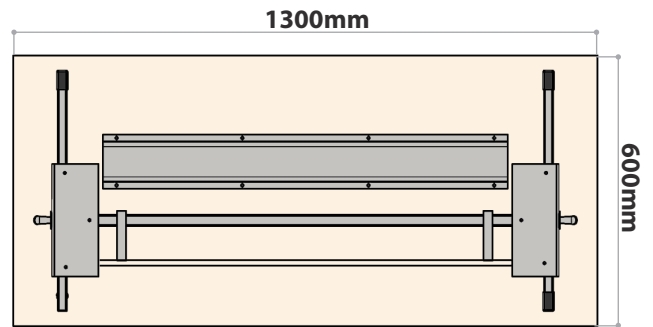

Maximum Vertical Load 250 

* According to EN-1729 Standard

2-Seat Telescopic Desk Frame

EN-1729

.MD.EDU.02.538

Frame Height	538-738mm	
Desk Height	550-750mm	12mm Surface
Size Mark*	- 3, 4, 5	

.MD.EDU.02.668

Frame Height	668-868mm	
Desk Height	680-880mm	12mm Surface
Size Mark*	- 5, 6, 7	

Maximum Vertical Load 250 

* According to EN-1729 Standard

All Components

Examples

1-Seat Telescopic Desk Frame

2-Seat Telescopic Desk Frame