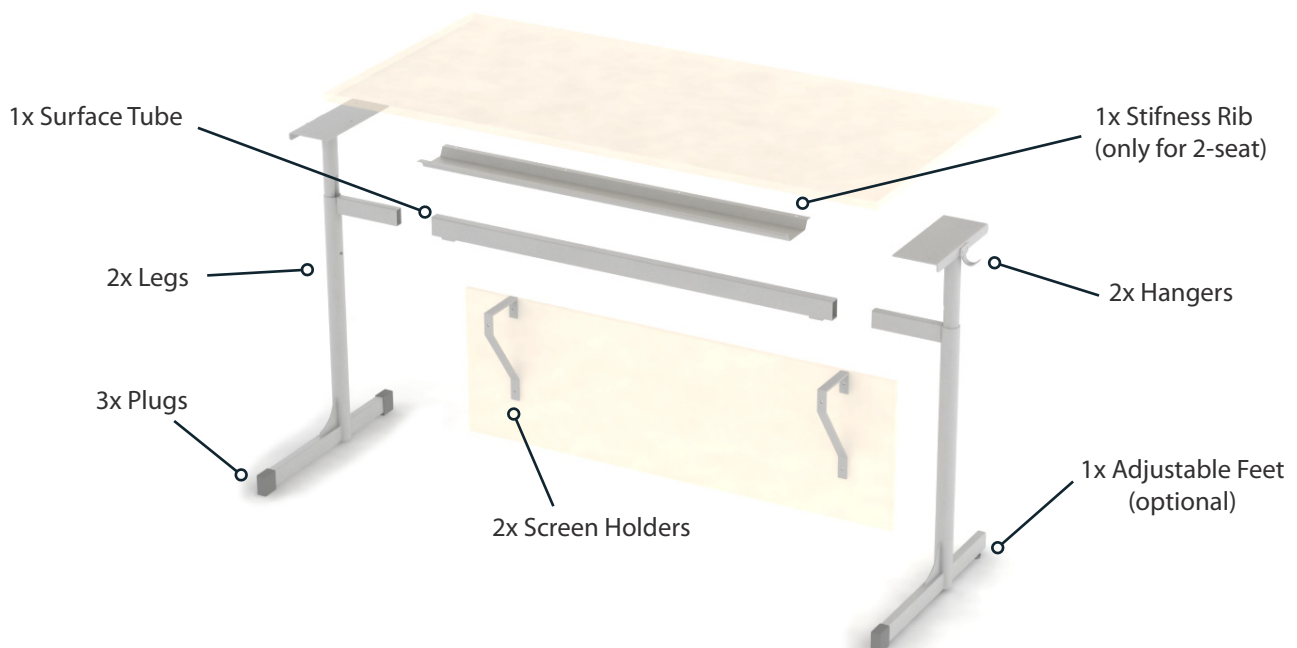

1-Seat Telescopic Desk Frame

EN-1729

.MD.EDU.01.538

Frame Height	538-738mm	
Desk Height	550-750mm	12mm Surface
Size Mark*	- 3, 4, 5	

.MD.EDU.01.668

Frame Height	668-868mm	
Desk Height	680-880mm	12mm Surface
Size Mark*	- 5, 6, 7	

Maximum Vertical Load 250 

* According to EN-1729 Standard

2-Seat Telescopic Desk Frame

EN-1729

.MD.EDU.02.538

Frame Height	538-738mm	
Desk Height	550-750mm	12mm Surface
Size Mark*	- 3, 4, 5	

.MD.EDU.02.668

Frame Height	668-868mm	
Desk Height	680-880mm	12mm Surface
Size Mark*	- 5, 6, 7	

Maximum Vertical Load 250 

* According to EN-1729 Standard

All Components

Examples

1-Seat Telescopic Desk Frame

2-Seat Telescopic Desk Frame