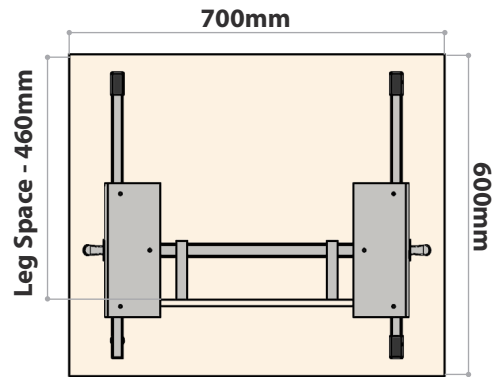

1-Seat Telescopic Desk Frame

EN-1729

.MD.EDU.01.538

Frame Height	538-738mm	
Desk Height	550-750mm	12mm Surface
Size Mark*	- 3, 4, 5	

.MD.EDU.01.668

Frame Height	668-868mm	
Desk Height	680-880mm	12mm Surface
Size Mark*	- 5, 6, 7	

Maximum Vertical Load 250 

* According to EN-1729 Standard

2-Seat Telescopic Desk Frame

EN-1729

.MD.EDU.02.538

Frame Height	538-738mm	
Desk Height	550-750mm	12mm Surface
Size Mark*	- 3, 4, 5	

.MD.EDU.02.668

Frame Height	668-868mm	
Desk Height	680-880mm	12mm Surface
Size Mark*	- 5, 6, 7	

Maximum Vertical Load 250 

* According to EN-1729 Standard

All Components

Examples

1-Seat Telescopic Desk Frame

2-Seat Telescopic Desk Frame