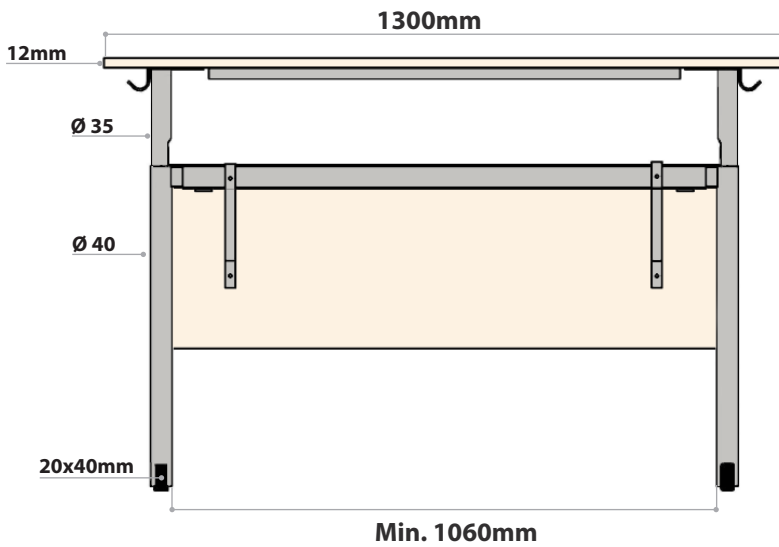

1-Seat Telescopic Desk Frame

EN-1729

.MD.EDU.01.538

Frame Height	538-738mm	
Desk Height	550-750mm	12mm Surface
Size Mark*	- 3, 4, 5	

.MD.EDU.01.668

Frame Height	668-868mm	
Desk Height	680-880mm	12mm Surface
Size Mark*	- 5, 6, 7	

Maximum Vertical Load 250 

* According to EN-1729 Standard

2-Seat Telescopic Desk Frame

EN-1729

.MD.EDU.02.538

Frame Height	538-738mm	
Desk Height	550-750mm	12mm Surface
Size Mark*	- 3, 4, 5	

.MD.EDU.02.668

Frame Height	668-868mm	
Desk Height	680-880mm	12mm Surface
Size Mark*	- 5, 6, 7	

Maximum Vertical Load 250 

* According to EN-1729 Standard

All Components

Examples

1-Seat Telescopic Desk Frame

2-Seat Telescopic Desk Frame